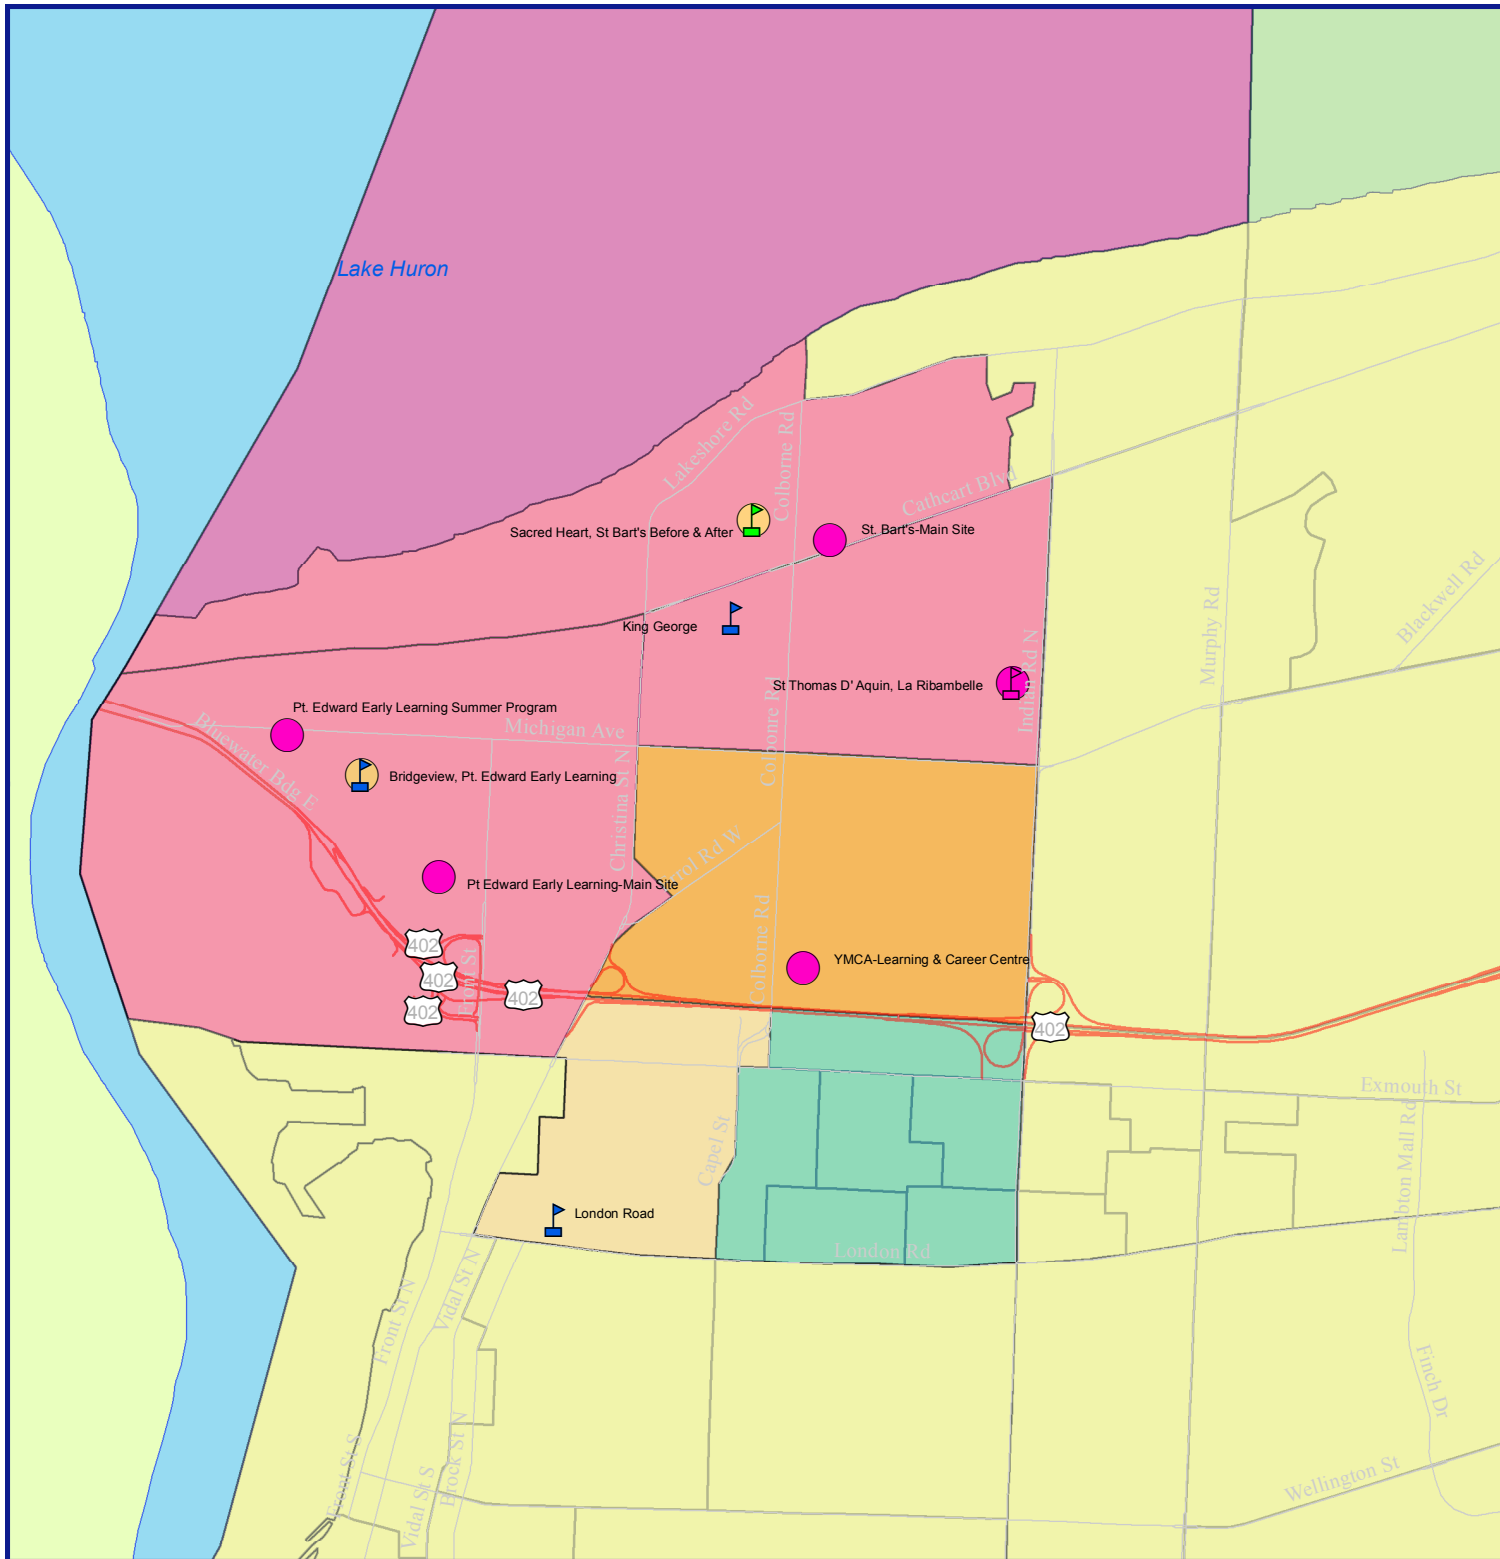

# Lambton County Neighbourhoods # 5 North West Sarnia

**NAME**

- Bridgeview School
- King George VI Public School - Sarnia
- London Road School
- Sacred Heart Catholic School
- St. Thomas D'Aquin

**Child Care Centres**

- L. B. - St. Bart's BS/AS
- L. B. - St. Bart's Day NS
- La Ribambelle - St. Thomas D'Aquin
- Pt. Edward - Main Site
- Pt. Edward - School Age Program
- Pt. Edward - Summer Program
- YMCA - Learning & Career Children's

**Median Income 2005**

- 0 - 50830
- 50831 - 62053
- 62054 - 69845
- 69846 - 88878

**REFERENCE:**  
2006 Census Data provided by Statistics Canada.  
Datum: NAD 83;  
Projection: UTM Zone 17N

This map is generated by the Corporation of the County of Lambton, Children's Services Department on September, 2010.