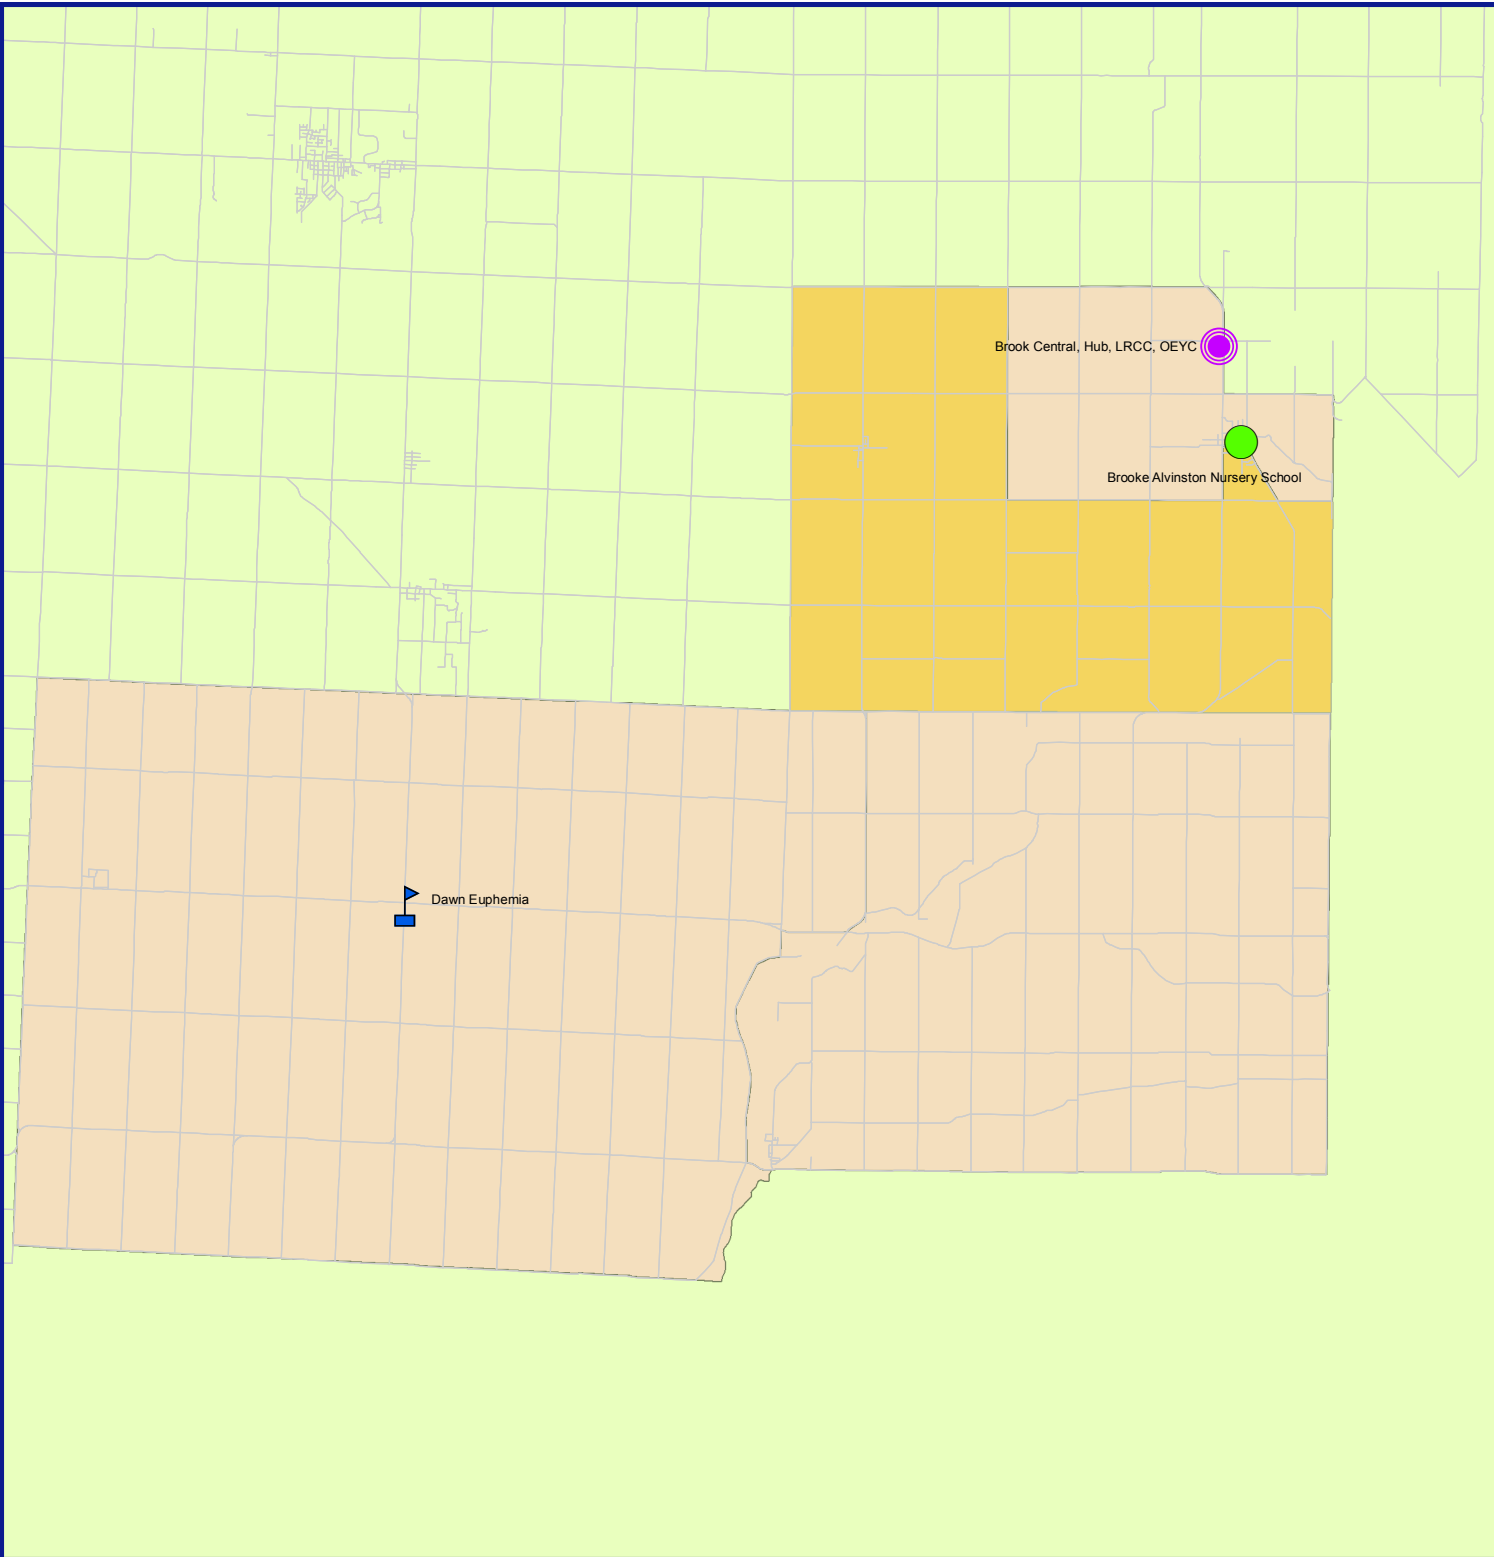

**Lambton County
Neighbourhood # 11
Brooke, Alvinston, Dawn
Euphemia & Inwood**

Early Learning Care & Family Centre (Hub)

LRCC - Brooke Central Site

Schools

Dawn-Euphemia Public School

Child Care Centres

Brooke-Alvinston Nursery

Median Income 2005 (\$\$)

50831 - 62053

62054 - 69845

0 0.8 1.6 Kilometers

REFERENCE:
2006 Census Data provided by Statistics Canada.
Datum: NAD 83;
Projection: UTM Zone 17N

This map is generated by the Corporation of the County of Lambton, Children's Services Department on September, 2010.

DISCLAIMER:

These digital mapping products have been produced on the County of Lambton's Geographical Information System. Data provided herein is derived from sources with varying levels of accuracy and currency. This is not a survey product. The County of Lambton disclaims all responsibility for the accuracy or completeness of information contained herein. The County of Lambton assumes no responsibility for errors arising from use of these digital mapping products.