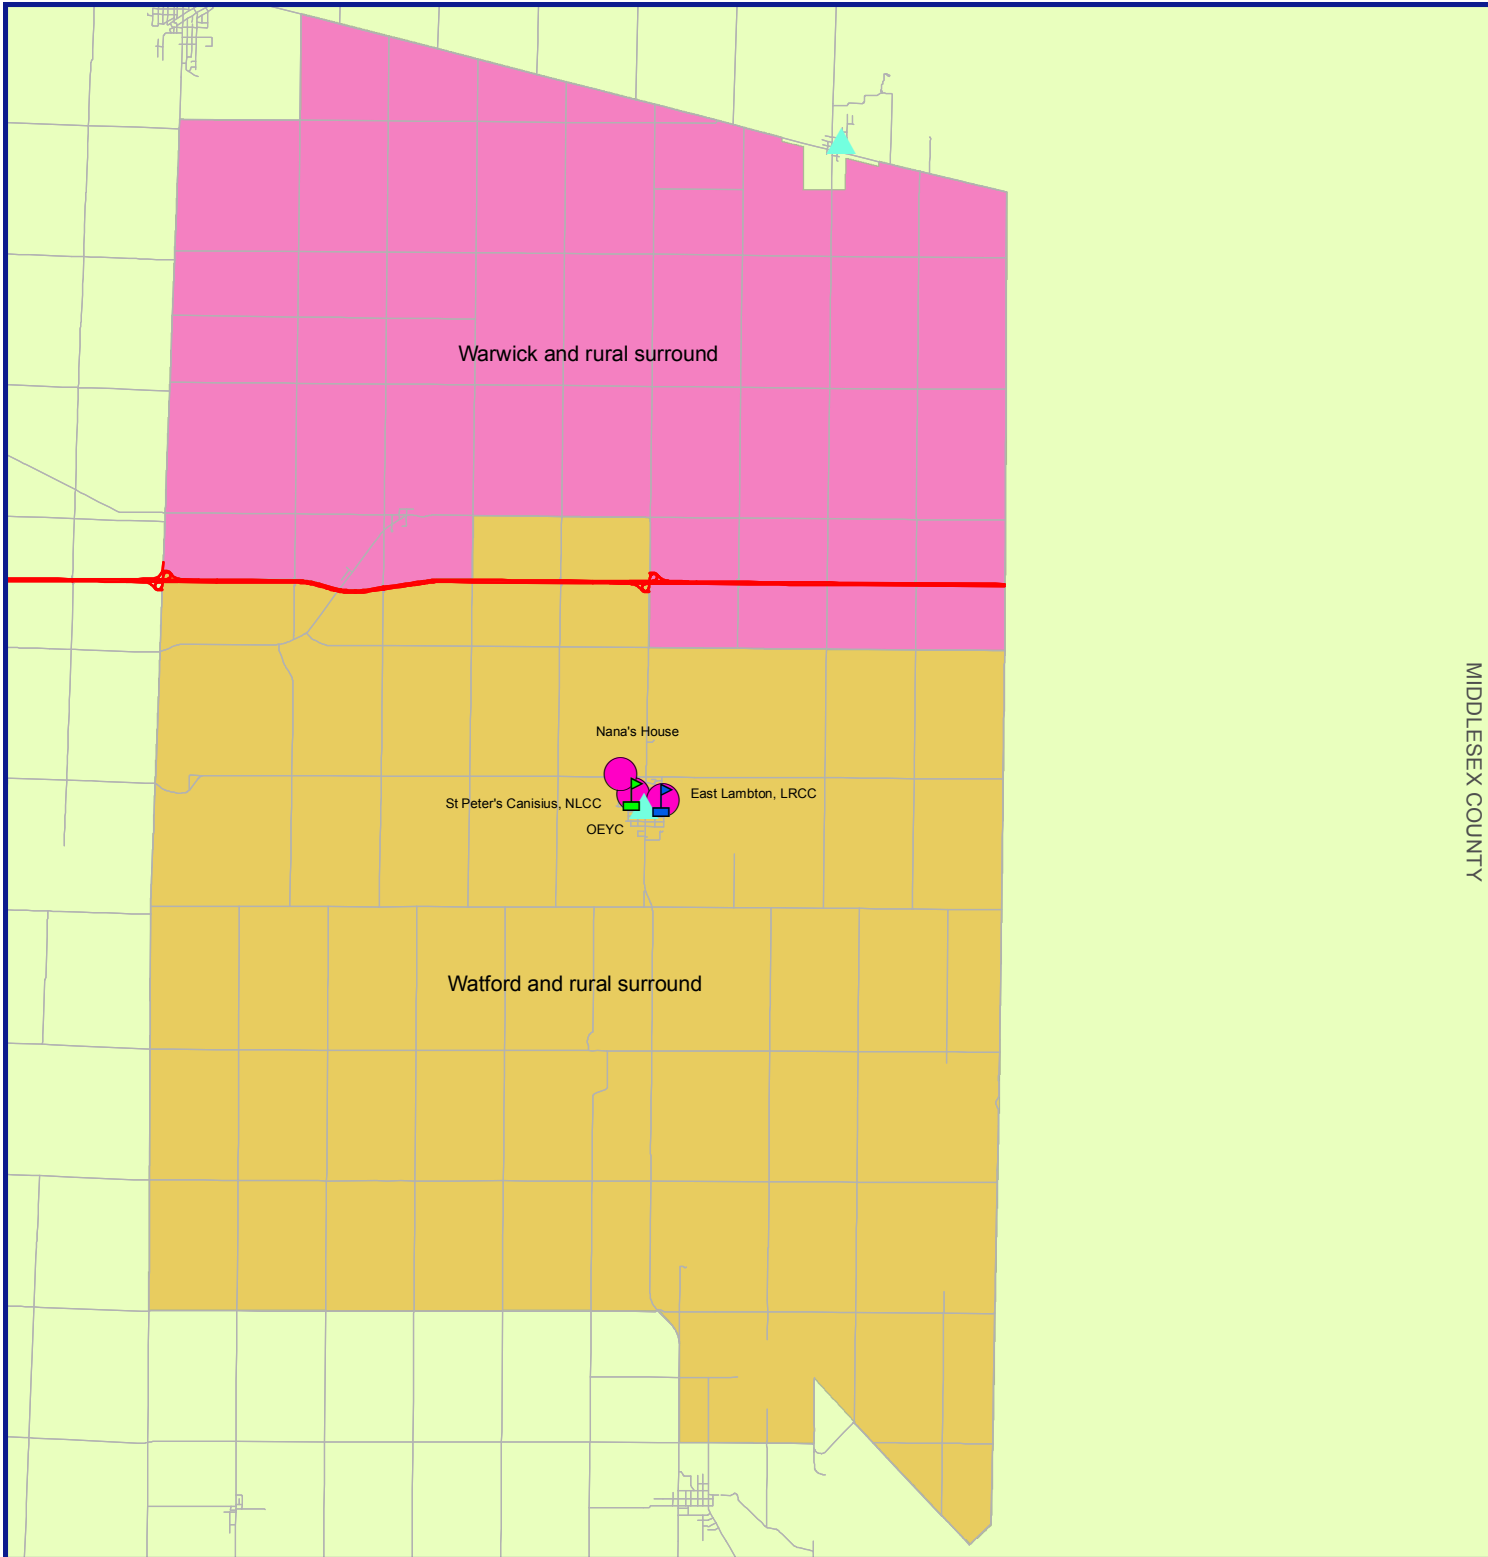

Lambton County Neighbourhood # 10 Watford/Warwick

MIDDLESEX COUNTY

Elementary Schools

-  East Lambton Elementary
-  St. Peter Canisius Catholic School

OEYC

-  Outreach

Child Care Centres

-  LRCC - East Lambton JK/SK
-  NLCC - St. Peter Canisius
-  Nana's House

Median Income 2005 (\$\$)

-  62054 - 69845
-  69846 - 88878

00.0.8 Kilometers

REFERENCE:
2006 Census Data provided by Statistics Canada.
Datum: NAD 83;
Projection: UTM Zone 17N

This map is generated by the Corporation of the County of Lambton, Children's Services Department on September, 2010