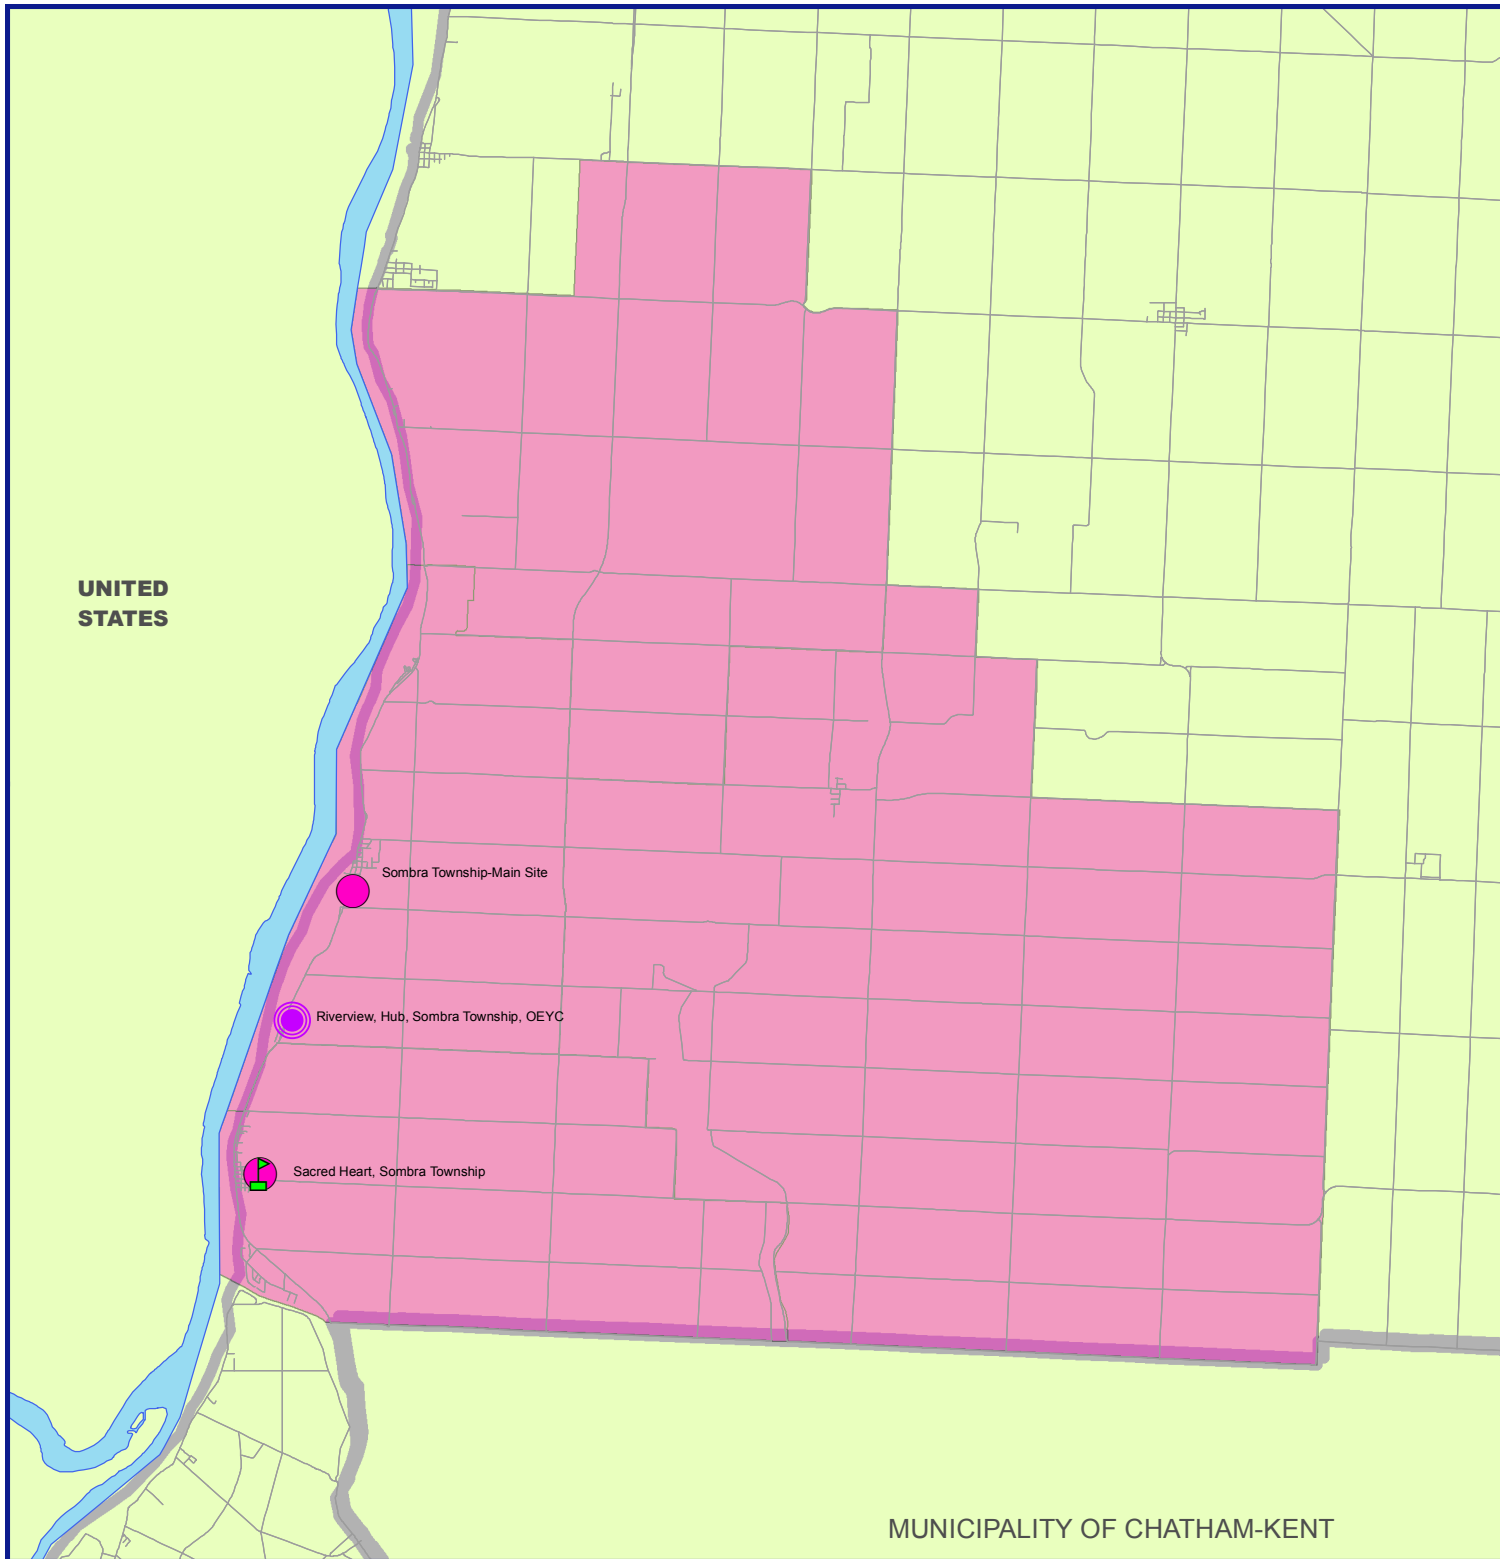

# Neighbourhood #8 Sombra, Port Lambton, Becher, Rural St Clair

UNITED STATES

MUNICIPALITY OF CHATHAM-KENT

- Early Learning Care & Family Centres (Hub)**
  - Sombra - Riverview
- Elementary Schools**
  - Sacred Heart Catholic School (St. Clair)
- Child\_Care\_Centres**
  - Sombra - Sacred Heart
  - Sombra Twp Child Care
- Median Income 2005 (\$\$)**
  - 69846 - 88878

**REFERENCE:**  
2006 Census Data provided by Statistics Canada.  
Datum: NAD 83;  
Projection: UTM Zone 17N

 This map is generated by the Corporation of the County of Lambton, Children's Services Department on September, 2010

**DISCLAIMER:**  
These digital mapping products have been produced on the County of Lambton's Geographical Information System. Data provided herein is derived from sources with varying levels of accuracy and currency. This is not a survey product. The County of Lambton disclaims all responsibility for the accuracy or completeness of information contained herein. The County of Lambton assumes no responsibility for errors arising from use of these digital mapping products.